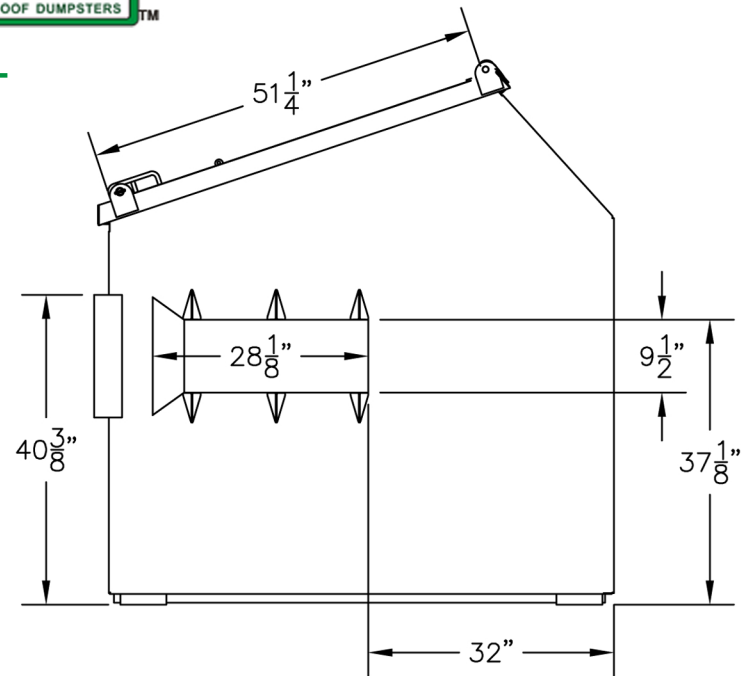

Guardian
COLLECTION OF BEARPROOF DUMPSTERS™

DMP106FL

BEARICUDA BINS | PO BOX 56, 3 WEST STREET, SUITE 3E| LITCHFIELD, CT 06759-0056
877-BEARICUDA (232-7428) | WWW.BEARICUDA.COM